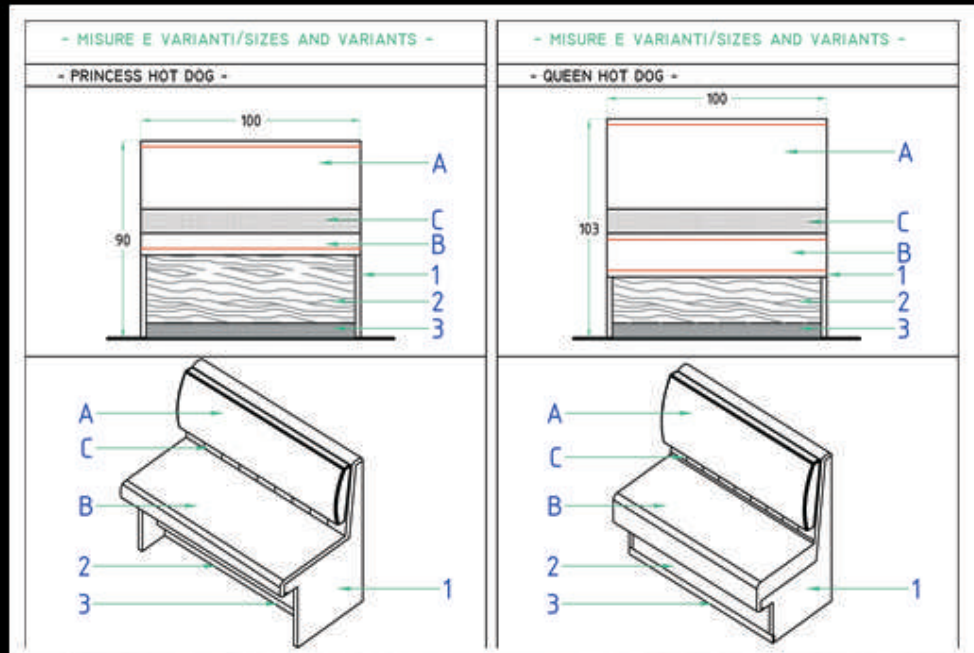

BANQUETTES' DESIGNES- *HOT DOG*

HORECA CHAIRS

2.1.2.16

COMFORT SEATING