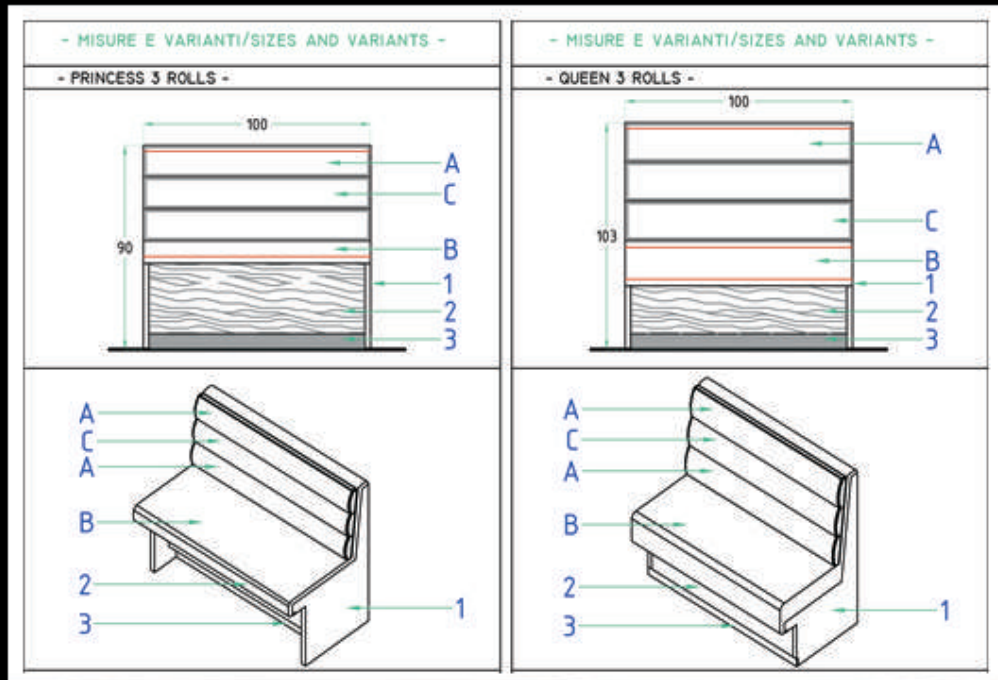

BANQUETTES' DESIGNES- 3 ROLLS

HORECA CHAIRS

2.1.2.18

COMFORT SEATING