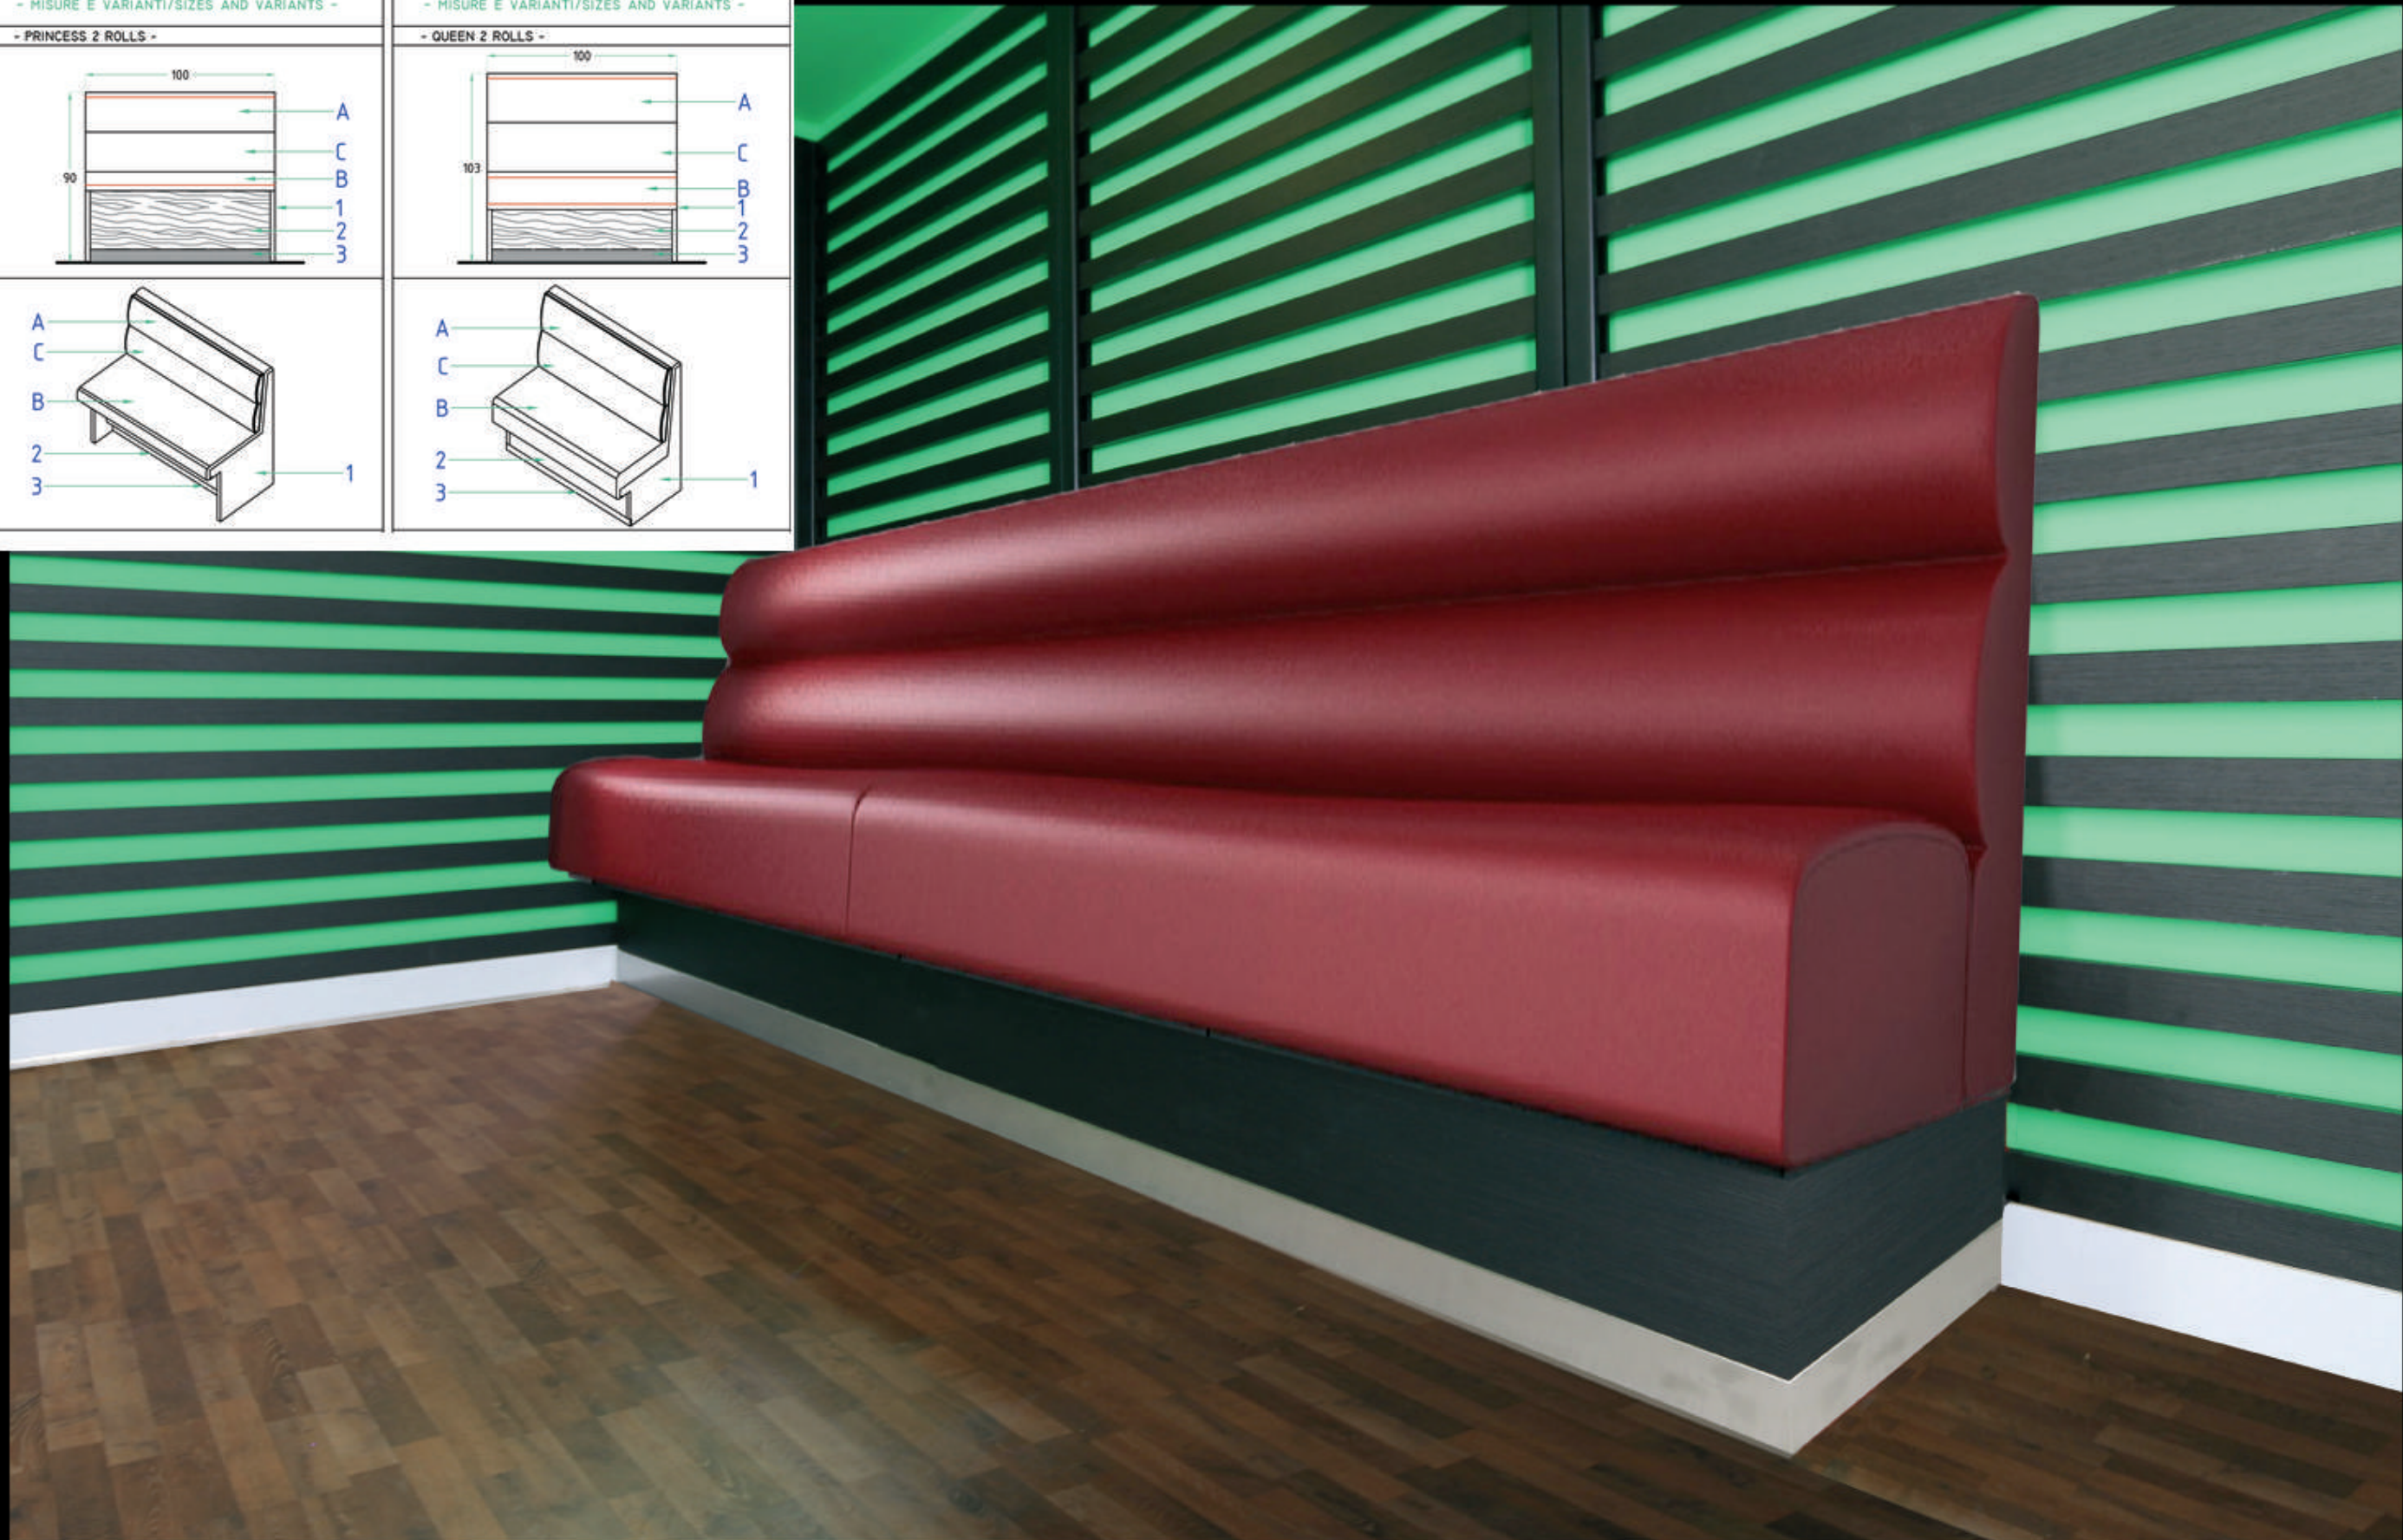

BANQUETTES' DESIGNES- 2 ROLLS

HORECA CHAIRS

2.1.2.17

COMFORT SEATING