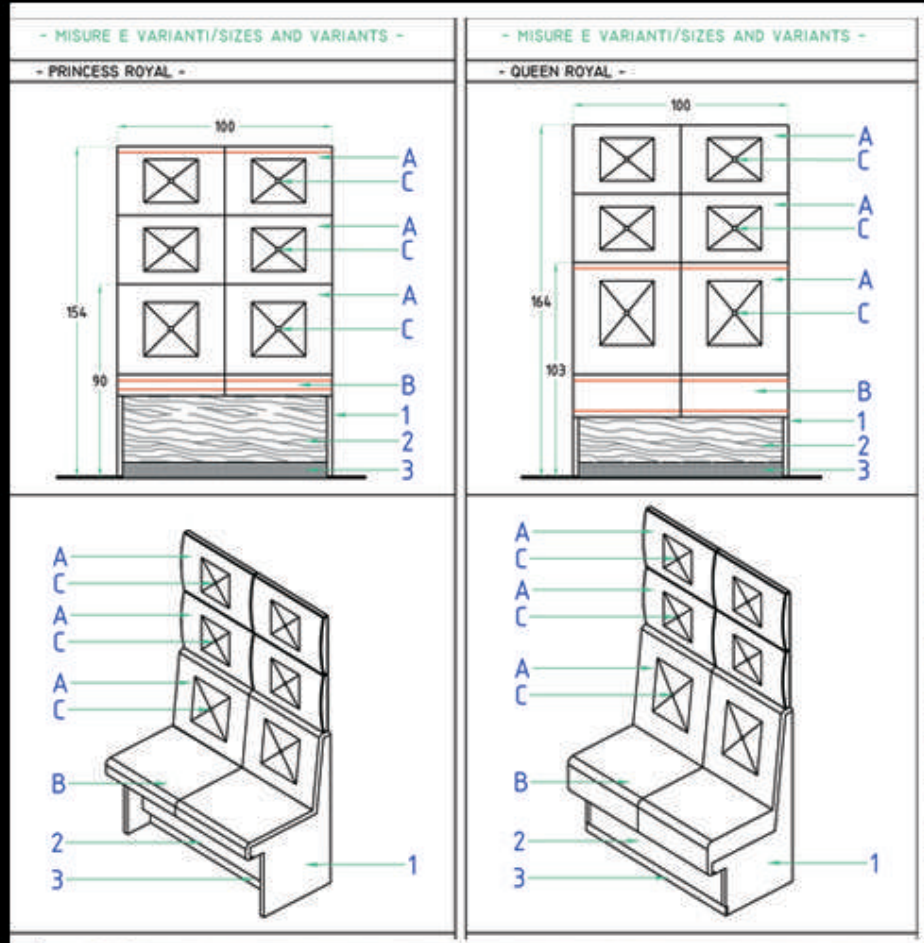

BANQUETTES' DESIGNES- ROYAL + Extension

HORECA CHAIRS

2.1.2.21

COMFORT SEATING