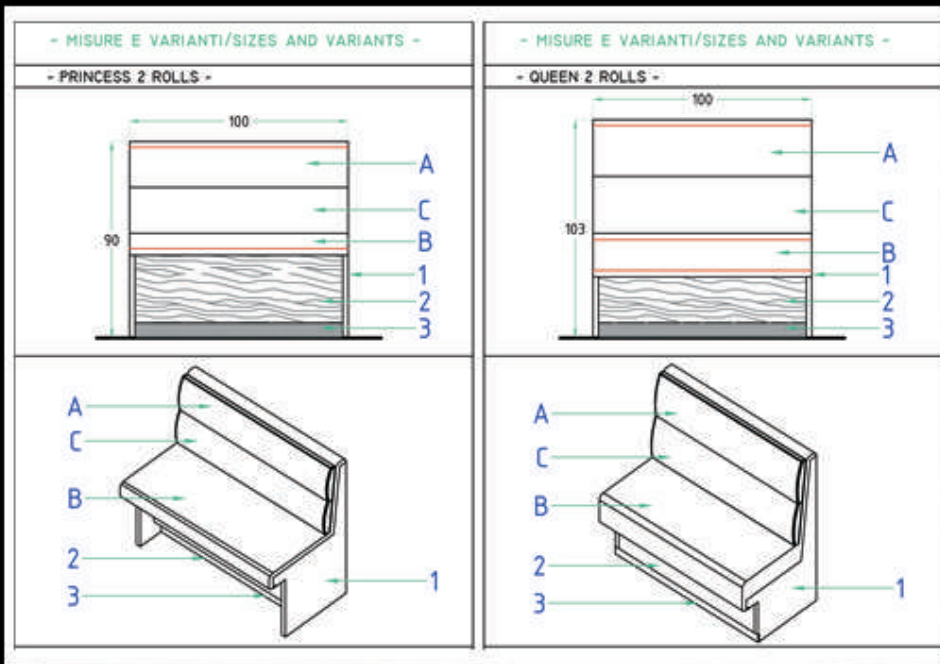

BANQUETTES' DESIGNES- 2 ROLLS

HORECA CHAIRS

2.1.2.17

COMFORT SEATING